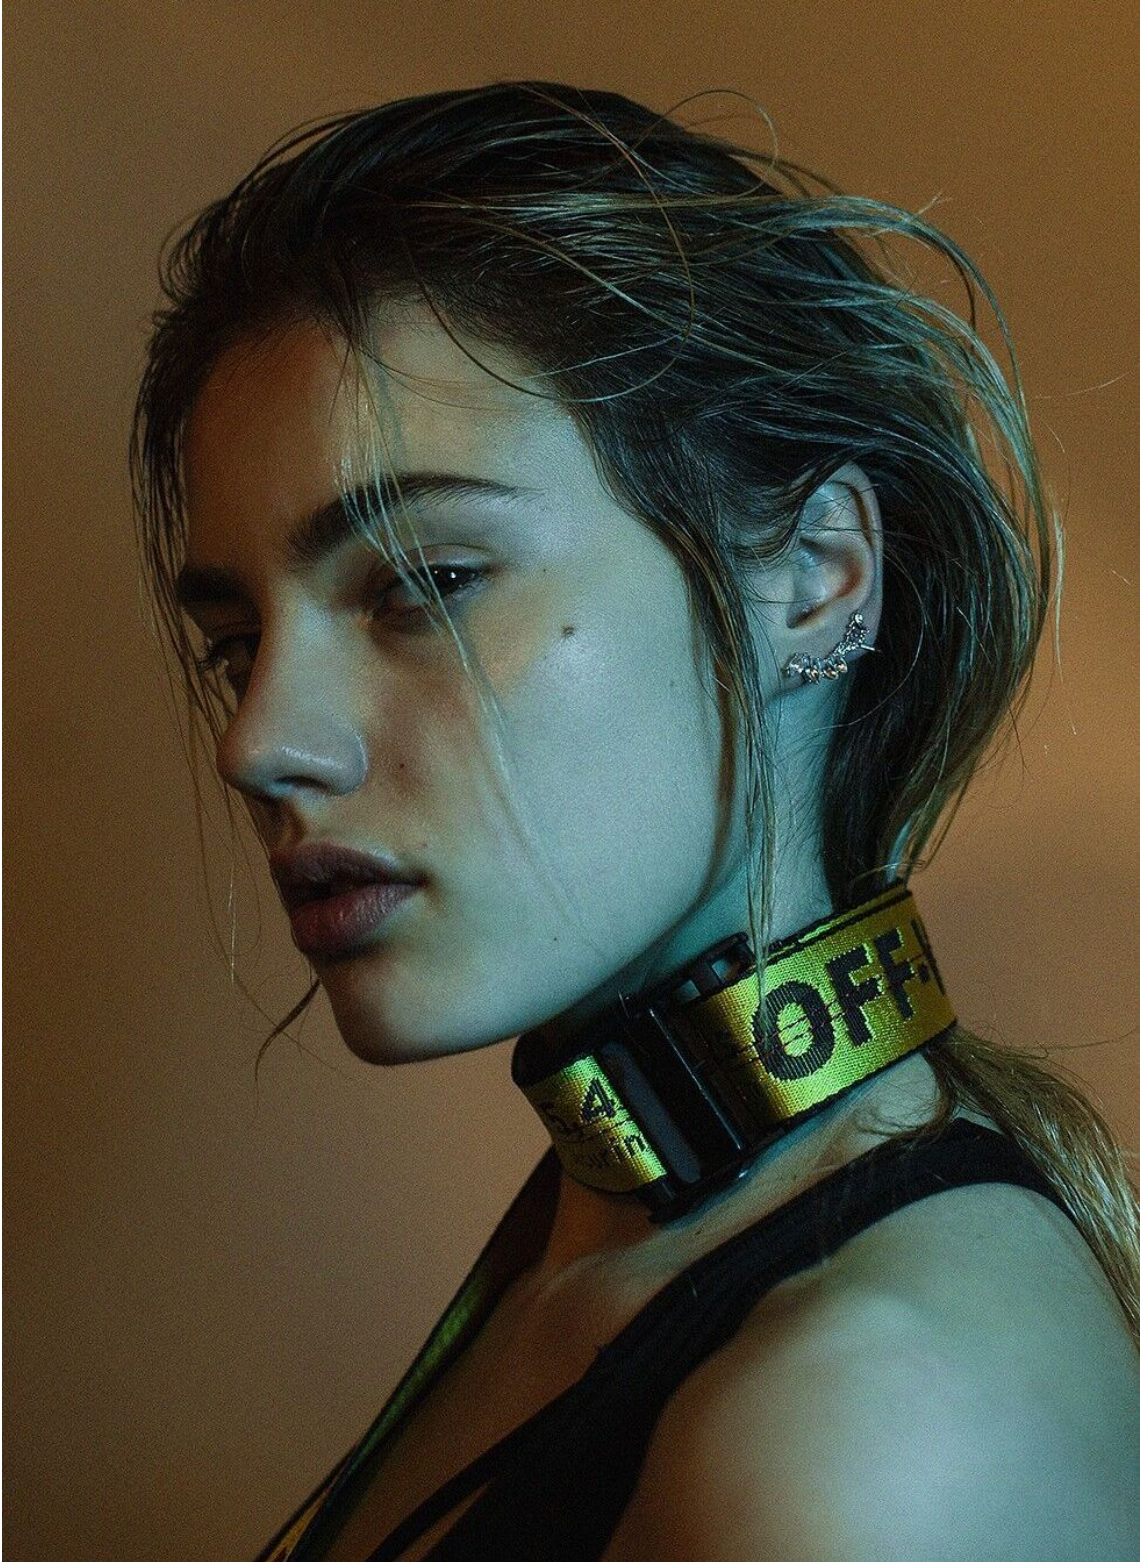

CHRISTINE ILIEVA

height 5'8.5 · bust 32.5" · cup B · waist 25" · hips 36" · dress 36 EU/6 US/8 UK
shoes size 39 EU/8 US/6 UK · hair dark blonde · eyes brown

MGM
MODELS

MGM
MODELS

CHRISTINE ILIEVA

height 5'8.5 · bust 32.5" · cup B · waist 25" · hips 36" · dress 36 EU/6 US/8 UK
shoes size 39 EU/8 US/6 UK · hair dark blonde · eyes brown